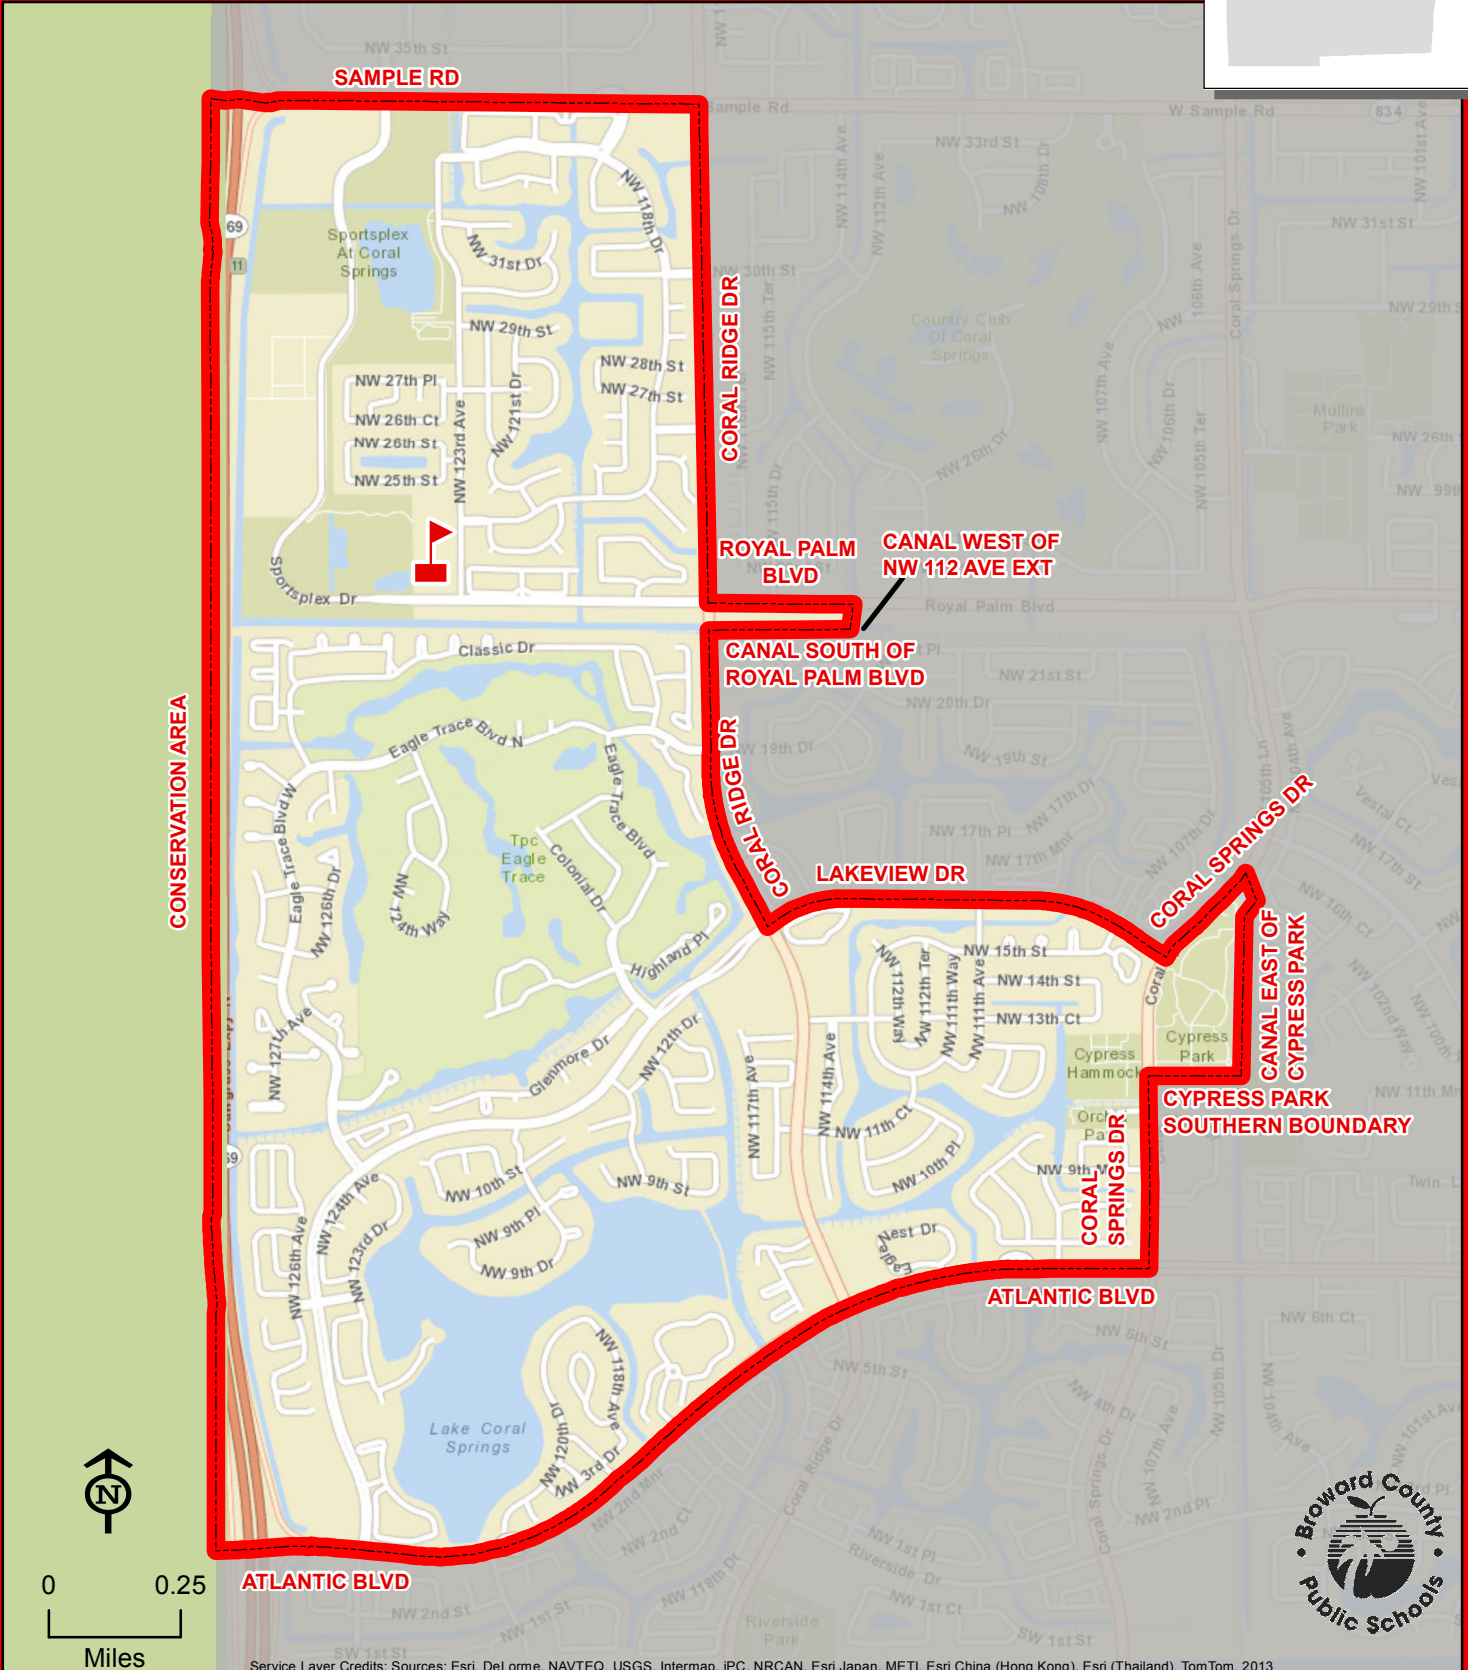

WESTCHESTER ELEMENTARY SCHOOL

12405 ROYAL PALM BOULEVARD
CORAL SPRINGS, FLORIDA 33065
754-322-8900

THIS MAP IS FOR CONCEPTUAL PURPOSES ONLY AND SHOULD NOT BE USED FOR LEGAL BOUNDARY DETERMINATIONS